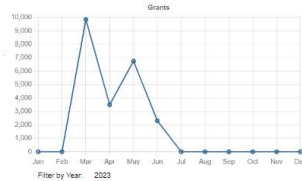

Top 10 Grantees

The "Home" tab shows the fund's current balance.

Below that you will see the fund advisors (or fund representatives) that have access to the fund, recent contributions to your fund, and recent grants from your fund.

Please note: The Current Balance is what is in the fund, while the Spendable Balance takes into account any of the grants that are pending and have not yet been paid.