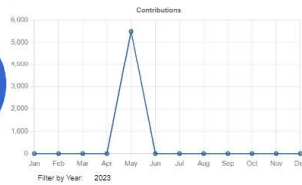

Phone 860.229.6018 | info@cfgnb.org

Choose Fund

- CFGNB Donor Advised Fund
- Georgia Knapp Thomson Fund

Mailing Address: 74A Vine Street, New Britain, CT 06052 - Phone: 860.229.6018
© Copyright 2023, Community Foundation of Greater New Britain. All rights reserved.
Powered by Napcon Communications

If you only have access to one fund, it will show you that fund's information when logging in; however, if you have access to multiple funds, this screen will give you an option for selecting the fund you would like to review.

Phone 860.229.6018 | info@cfgnb.org

CFGNB Donor Advised Fund

Top 10 Contributors

Top 10 Grantees

The "Home" tab shows the fund's current balance.

Below that you will see the fund advisors (or fund representatives) that have access to the fund, recent contributions to your fund, and recent grants from your fund.

Please note: The Current Balance is what is in the fund, while the Spendable Balance takes into account any of the grants that are pending and have not yet been paid.